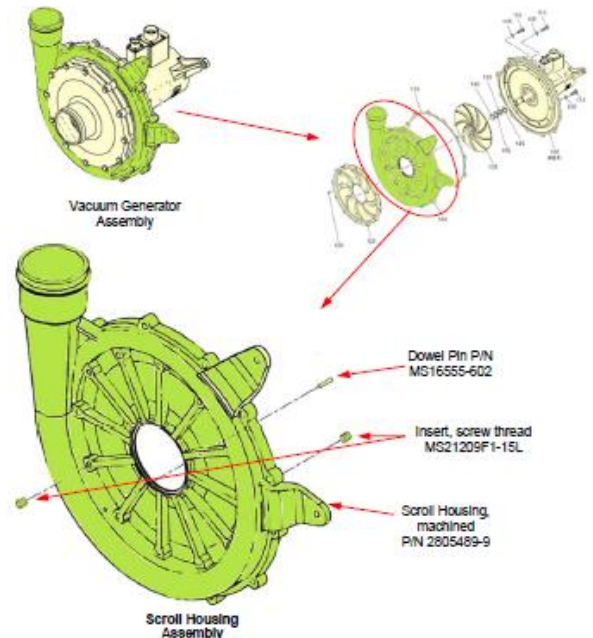

2805489-42EH
Scroll Housing Assembly

For additional information, contact our USA offices or your regional distributor.

Scan for more information or log on www.seginusinc.com

114 Kirkland Circle
Suite B
Oswego, IL 60543

Tel: 630-800-2795
Fax: 630-800-2097

Also check out our company page on LinkedIn.