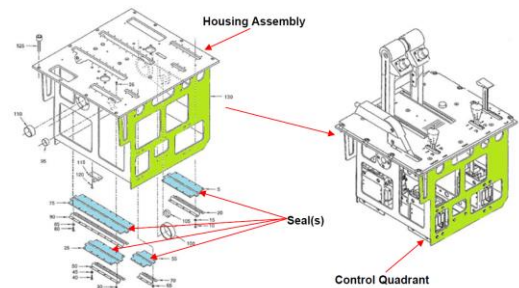

CMM/IPC excerpt showing installation of the seals in the Housing Assembly

Article	Part No.	Adams Rite Aerospace Control Quadrant P/N	ATA	SAAB Control Quadrant P/N	Aircraft	
Seal, Rubber	67863-1 67863-3	53170	76-10-15	53170	SAAB 340A & B	
		53170-4		53170-2		
		53170-2		53170-4		
		53170-6	53170-6			
Seal	64287 64286 64523	53210	76-10-11	53082-11	SAAB 340A & B	
		53082-13	76-10-13	53082-12		
		53082-14		53082-13		
		53082-15		53082-14		
		53162	53162-2 53162-3 53162-4	76-10-14		53082-15
						53082-16
						53162
						53162-2
Seal, Rubber	69238-1 69238-2 69238-3	53203	76-10-16	53162-3	SAAB 2000	
				53162-4		
				53210		

Scan for more information or log on www.seginusinc.com

114 Kirkland Circle
Suite B
Oswego, IL 60543

Tel: 630-800-2795
Fax: 630-800-2097

Also check out our company page on LinkedIn.