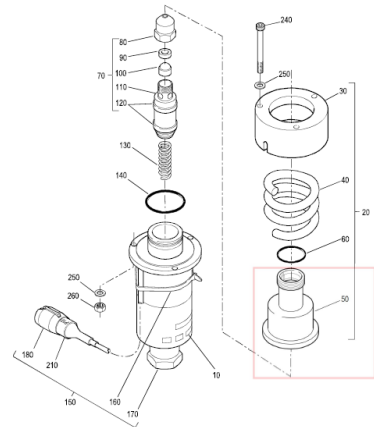

38000-245EH, Outlet Adapter

For additional information contact our USA offices or your regional distributor.

Scan for more information or log on www.seginusinc.com

114 Kirkland Circle
Suite B
Oswego, IL 60543

Tel: 630-800-2795
Fax: 630-800-2097

Also check out our company page on LinkedIn.