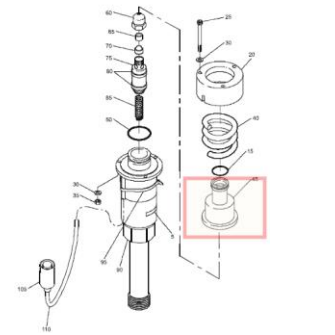

38000-245EH, Outlet Adapter

For additional information contact our USA offices or your regional distributor.

Scan for more information or log on www.seginusinc.com

114 Kirkland Circle
Suite B
Oswego, IL 60543

Tel: 630-800-2795
Fax: 630-800-2097

Also check out our company page on LinkedIn.