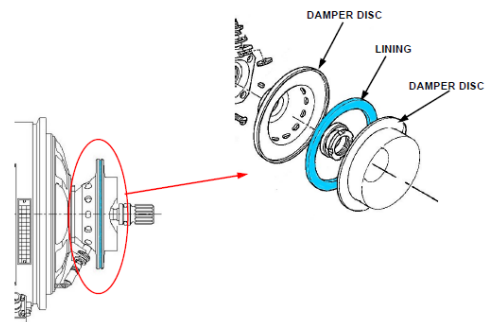

Lining P714154-1EH

For additional information contact our USA offices or your regional distributor.

Scan for more information or log on www.seginusinc.com

114 Kirkland Circle
Suite B
Oswego, IL 60543

Tel: 630-800-2795
Fax: 630-800-2097

Also check out our company page on LinkedIn.