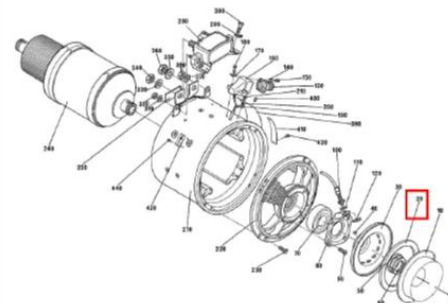

Lining P714154-1EH

For additional information contact our USA offices or your regional distributor.

Scan for more information or log on www.seginusinc.com

114 Kirkland Circle
Suite B
Oswego, IL 60543

Tel: 630-800-2795
Fax: 630-800-2097

Also check out our company page on LinkedIn.