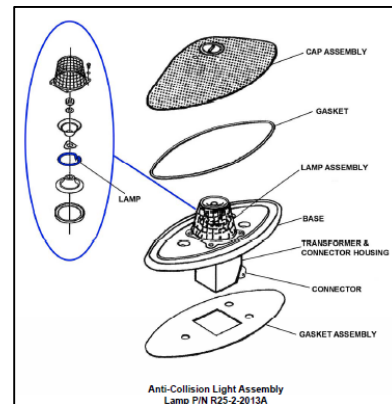

Scan for more information or log on www.seginusinc.com

114 Kirkland Circle
Suite B
Oswego, IL 60543

Tel: 630-800-2795
Fax: 630-800-2097

Also check out our company page on LinkedIn.