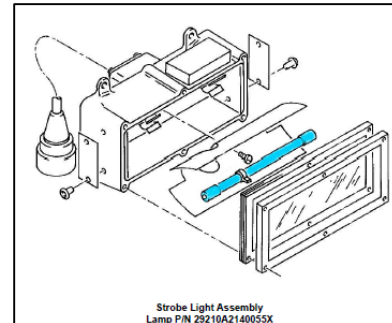

Scan for more information or log on www.seginusinc.com

114 Kirkland Circle
Suite B
Oswego, IL 60543

Tel: 630-800-2795
Fax: 630-800-2097

Also check out our company page on LinkedIn.