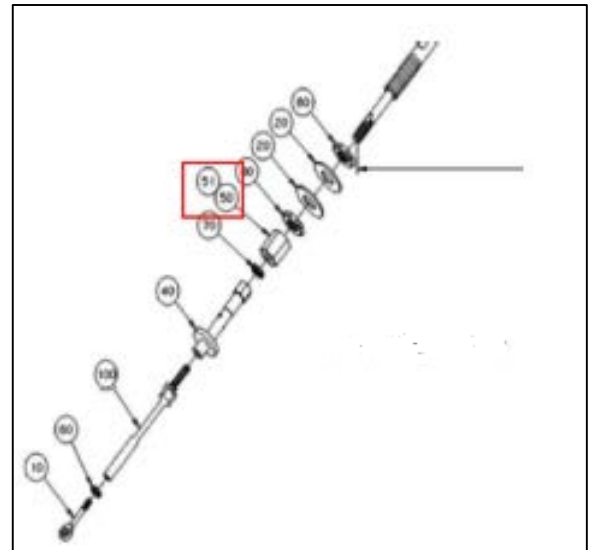

Seginus Inc. is pleased to introduce the 1600273-002EH
Seal Nut

**FAA
PMA**

OEM Part Numbers:
1600273-002

PMA Part Numbers:
1600273-002EH

Quantity Per Unit:
1

Installation:
TCC Valve Control
Cable Assembly

CMM Reference:
75-24-13

The PN 1600273-002EH is eligible for installation on Various Pratt & Whitney Power Plants. The Seal Nut is used in the Aero Controlex Group Turbine Case Cooling Control Valve (TCC Valve) control cable part numbers 1605140-002 and 1606130-001.

Pratt & Whitney Model Eligibility:

The TCC cable assembly is installed on Pratt & Whitney PW4 Series Motors.

For more specific model eligibility details, please see the supplements section of our website. For sales information, please contact your regional distributor or our USA offices.