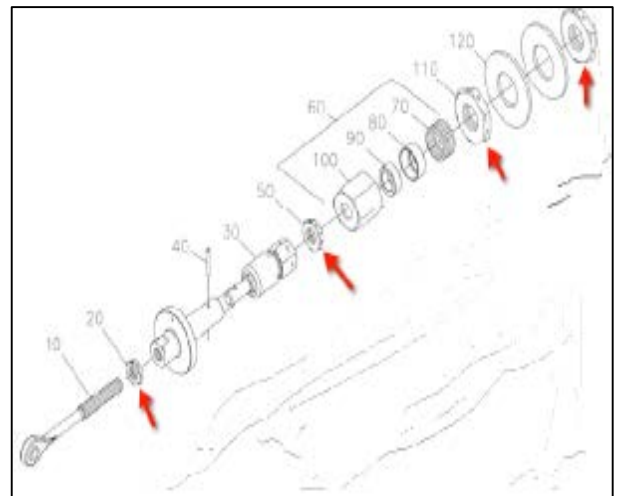

Quantity Per Unit:
4

Installation:
TCC VALVE CONTROL
CABLE ASSEMBLY

CMM Reference:
75-24-13

The M62290-4EH, M62290-6EH, & M62290-10EH are eligible for installation on Various Pratt & Whitney Power Plants. The Jam Nuts are used in the Aero Controllex Group Turbine Case Cooling Control Valve (TCC Valve) control cable part numbers 1602020-001, 1604220-001, 1605140-001, 1605140-002, 1606130-001, and 1606130-002.

Pratt & Whitney Model Eligibility:

The TCC cable assembly is installed on Pratt & Whitney PW4056, PW4052, PW4060, and PW4060A Series Motors.

For more specific model eligibility details, please see the supplements section of our website. For sales information, please contact your regional distributor or our USA offices.