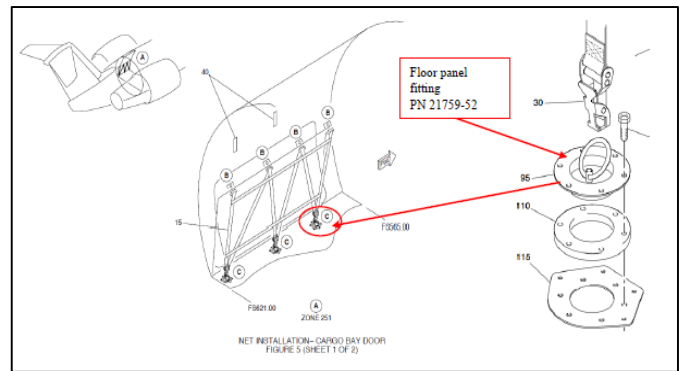

Scan for more information or log on www.seginusinc.com

114 Kirkland Circle
Suite B
Oswego, IL 60543

Tel: 630-800-2795
Fax: 630-800-2097

Also check out our company page on LinkedIn.