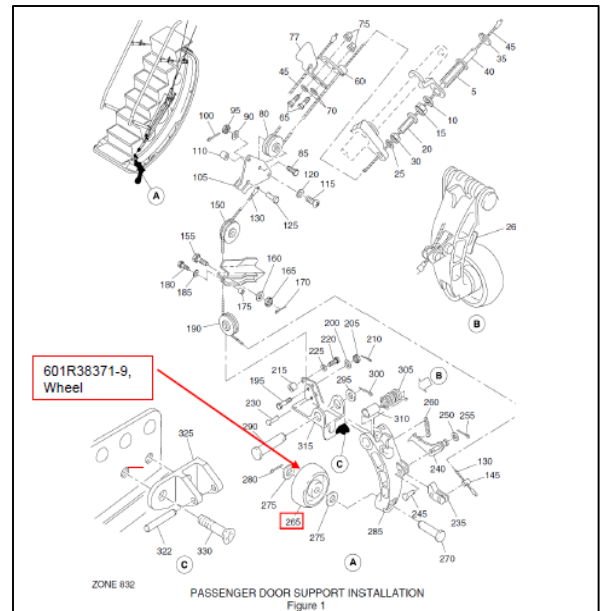

Seginus Inc. is pleased to introduce the 601R38371-9EH Passenger Door Support Wheel

The 601R38371-9EH is eligible for installation on Various Bombardier Aircraft Passenger Doors to aid in the support of the passenger door when in the open position.

Bombardier, Inc. Model Eligibility:
CL-600-2B19 (Regional Jet Series 100 & 400)
CL-600-2C10 (Regional Jet Series 700, 701 & 702)
CL-600-2D15 (Regional Jet Series 705)
CL-600-2D24 (Regional Jet Series 900)

For more specific model eligibility details, please see the supplements section of our website. For sales information, please contact your regional distributor or our USA offices.