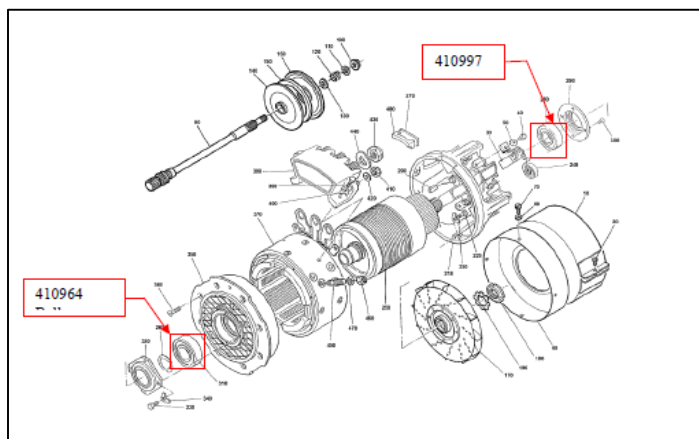

Scan for more information or log on www.seginusinc.com

114 Kirkland Circle
Suite B
Oswego, IL 60543

Tel: 630-800-2795
Fax: 630-800-2097

*contained within the series

Also check out our company page on LinkedIn.