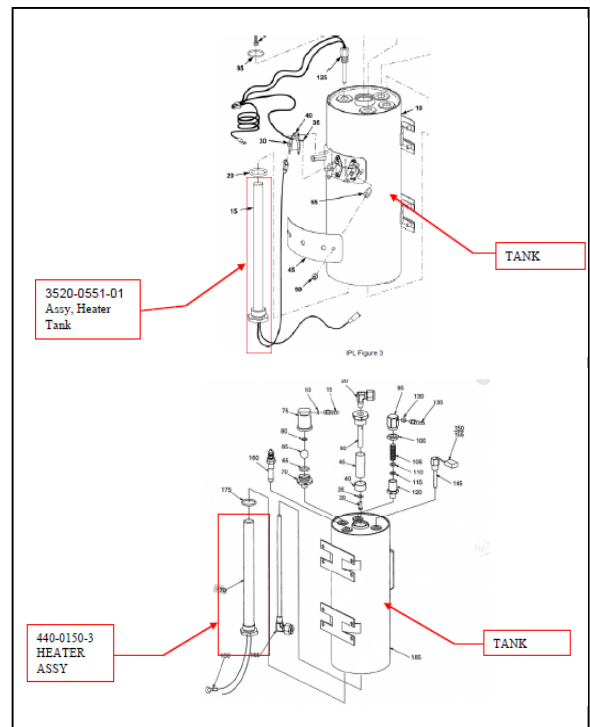

Scan for more information or log on www.seginusinc.com

114 Kirkland Circle
Suite B
Oswego, IL 60543

Tel: 630-800-2795
Fax: 630-800-2097

Also check out our company page on LinkedIn.