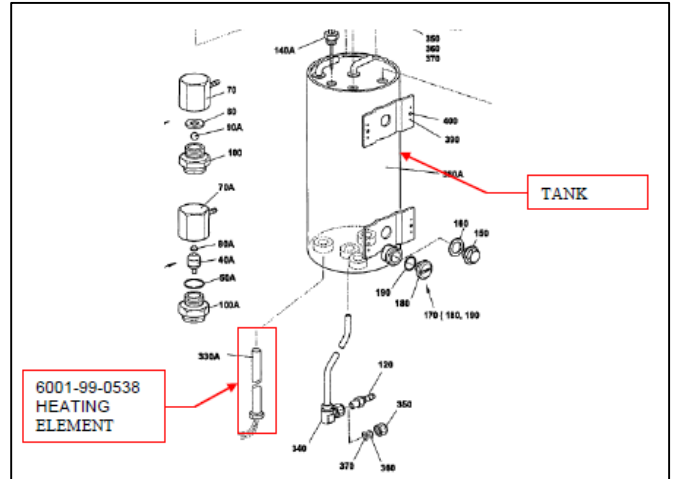

Scan for more
information or log on
www.seginusinc.com

114 Kirkland Circle
Suite B
Oswego, IL 60543

Tel: 630-800-2795
Fax: 630-800-2097

Also check out our
company page on
LinkedIn.