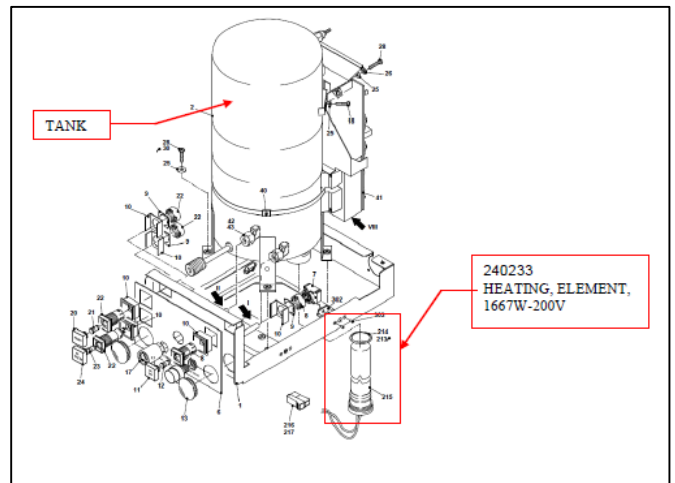

Scan for more
information or log on
www.seginusinc.com

114 Kirkland Circle
Suite B
Oswego, IL 60543

Tel: 630-800-2795
Fax: 630-800-2097

Also check out our
company page on
LinkedIn.