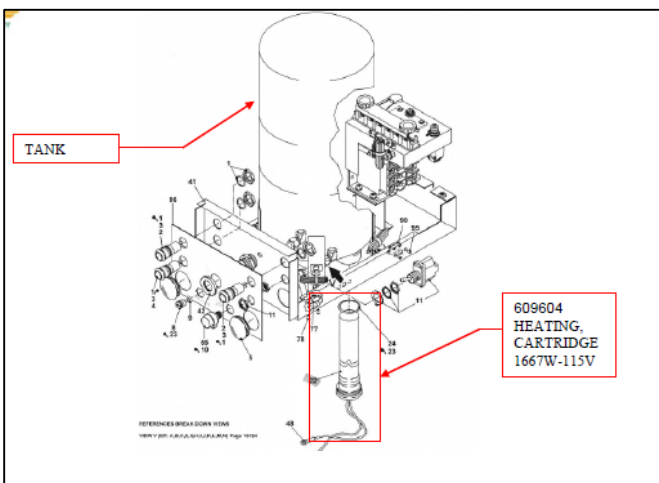

Scan for more
information or log on
www.seginusinc.com

114 Kirkland Circle
Suite B
Oswego, IL 60543

Tel: 630-800-2795
Fax: 630-800-2097

Also check out our
company page on
LinkedIn.