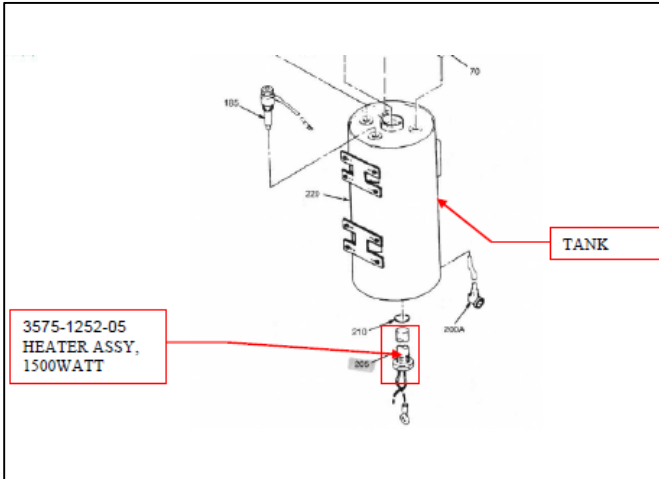

Scan for more
information or log on
www.seginusinc.com

114 Kirkland Circle
Suite B
Oswego, IL 60543

Tel: 630-800-2795
Fax: 630-800-2097

Also check out our
company page on
LinkedIn.