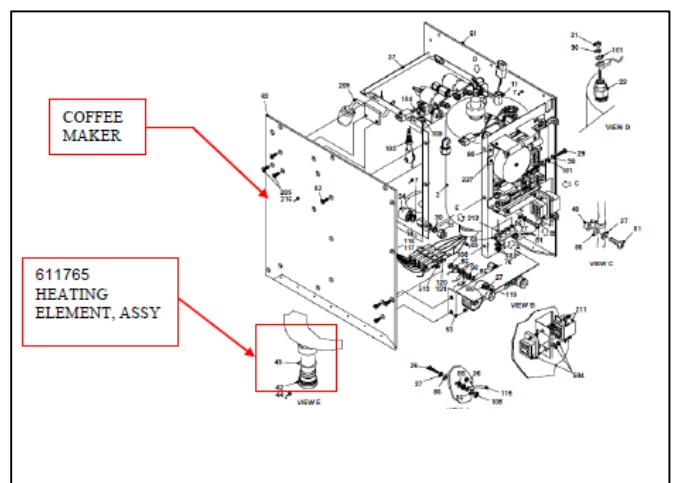

Scan for more
information or log on
www.seginusinc.com

114 Kirkland Circle
Suite B
Oswego, IL 60543

Tel: 630-800-2795
Fax: 630-800-2097

Also check out our
company page on
LinkedIn.