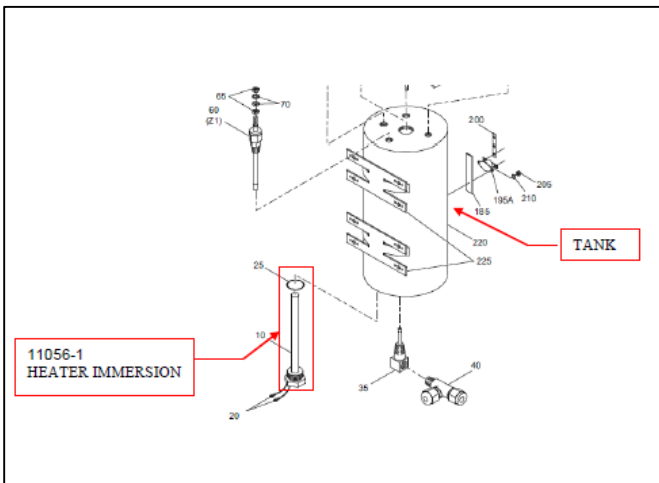

Scan for more
information or log on
www.seginusinc.com

114 Kirkland Circle
Suite B
Oswego, IL 60543

Tel: 630-800-2795
Fax: 630-800-2097

Also check out our
company page on
LinkedIn.