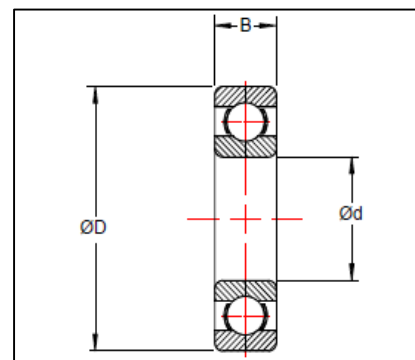

Scan for more information or log on www.seginusinc.com

114 Kirkland Circle
Suite B
Oswego, IL 60543

Tel: 630-800-2795
Fax: 630-800-2097

Also check out our company page on LinkedIn.