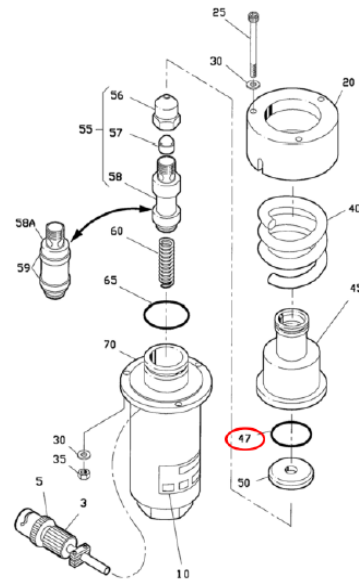

Seginus Inc. is pleased to introduce 15800-359-8EH, **O-Ring**

**FAA
PMA**

OEM Part Numbers:
15800-359-8

PMA Part Numbers:
15800-359-8EH

Quantity Per Unit:
One Each

Installation:

**Zodiac 14330 & 15800
Series Vacuum Toilet
Assemblies**

CMM Reference:
Various

The O-Ring P/N 15800-359-8 is part of the Zodiac 14330 Series Vacuum Toilet Assembly, 15800 Series Vacuum Toilet Assembly and Zodiac Water and Waste Aero Systems 15800-150 Series Smart Toilet Assembly. The Vacuum Toilet is part of the Aircraft sanitation system for in-flight and ground operations. These assemblies are installed in various Boeing, Embraer, and Airbus Series aircraft.

Seginus Inc has released the following FAA PMA replacement part to aid in your cost reduction programs when maintaining your Zodiac 14330 and 15800 Series Assemblies.

15800-359-8EH O-Ring

For additional information contact our USA offices or your regional distributor.