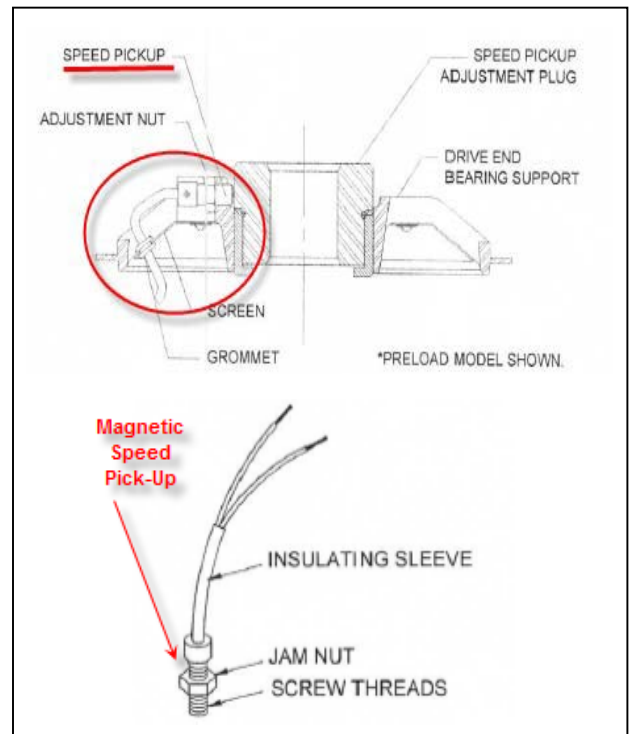

Scan for more
information or log on
www.seginusinc.com

114 Kirkland Circle
Suite B
Oswego, IL 60543

Tel: 630-800-2795
Fax: 630-800-2097

Also check out our
company page on
LinkedIn.