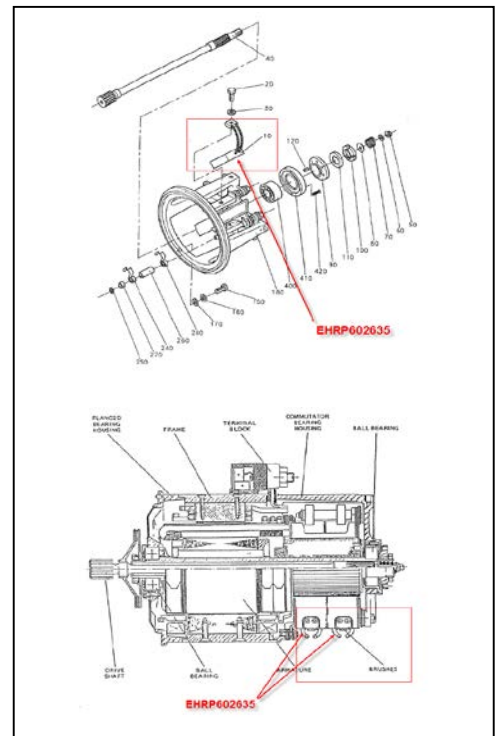

Scan for more information or log on www.seginusinc.com

114 Kirkland Circle
Suite B
Oswego, IL 60543

Tel: 630-800-2795
Fax: 630-800-2097

Also check out our company page on LinkedIn.