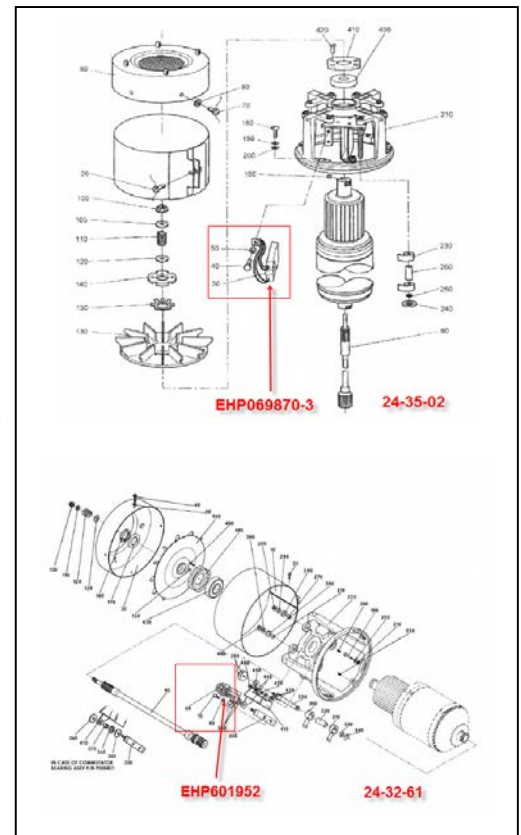

Scan for more information or log on www.seginusinc.com

114 Kirkland Circle
Suite B
Oswego, IL 60543

Tel: 630-800-2795
Fax: 630-800-2097

Also check out our company page on LinkedIn.