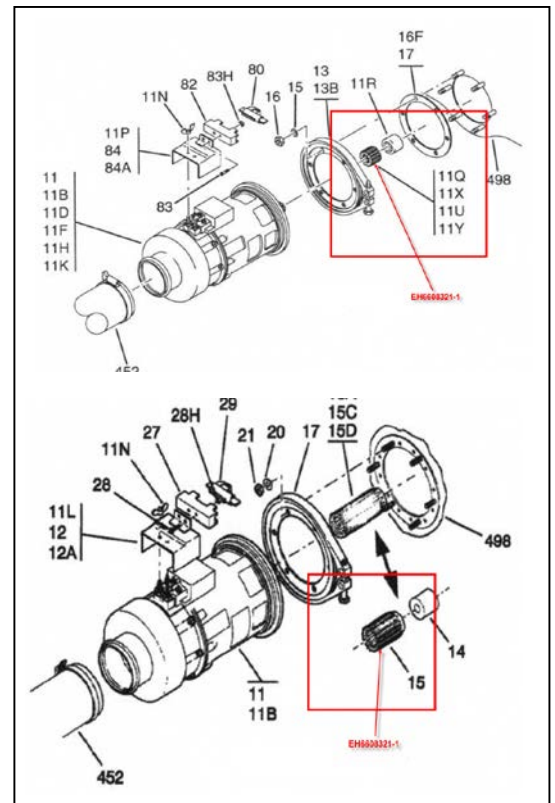

Seginus Inc. is pleased to introduce the EH6608321-1 **Spline Adapter**.

**FAA
PMA**

OEM Part Numbers:
6608321-1

PMA Part Numbers:
EH6608321-1

Quantity Per Unit:
1

Installation:
DC Generator Assembly
to Engine

CMM Reference:
Learjet
24-30-10

The EH6608321-1 Spline Adapter is eligible for installation on Learjet Aircrafts.

The Spline Adapter is eligible for installation with DC Generator Assembly 30B107-11-A or 30 to the TFE731-3 Engine.

Model Eligibility:
Learjet: 35, 36, and 55

For more specific model eligibility details, please see the supplements section of our website. For sales information, please contact your regional distributor or our USA offices.