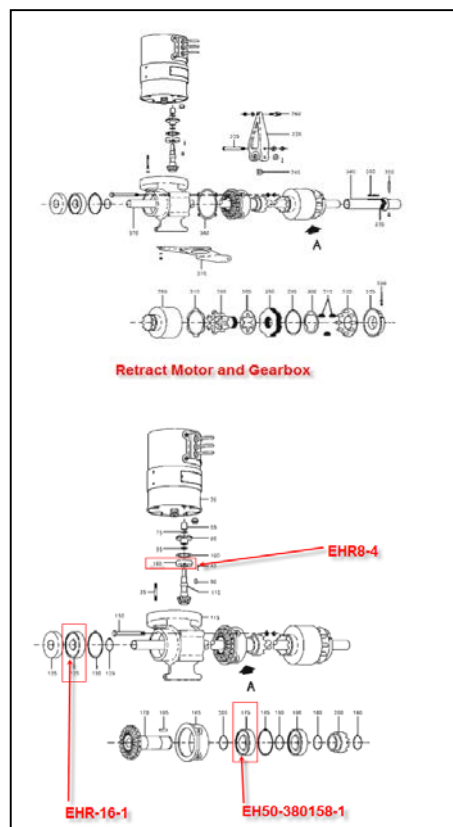

# FAA PMA

OEM Part Numbers:  
50-380158-1, R8-4,  
R-16-1

PMA Part Numbers:  
EH380158-1, EHR8-4,  
EHR-16-1

Quantity Per Unit:  
x1 Each

Installation:  
Retract Motor and  
Gearbox

CMM Reference:  
Hawker Beechcraft  
Corporation:  
32-30-00