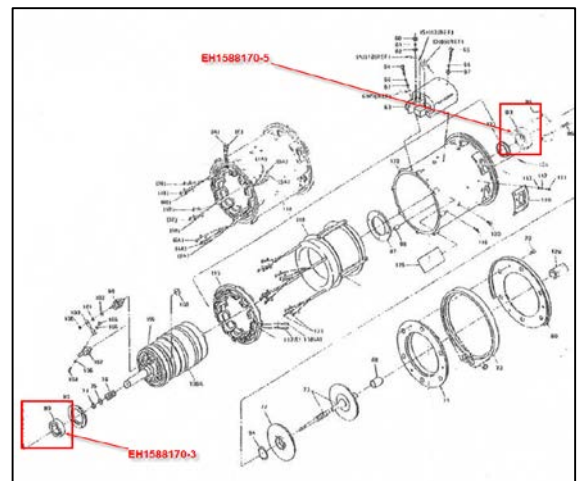

Scan for more information or log on www.seginusinc.com

114 Kirkland Circle
Suite B
Oswego, IL 60543

Tel: 630-800-2795
Fax: 630-800-2097

Also check out our company page on LinkedIn.