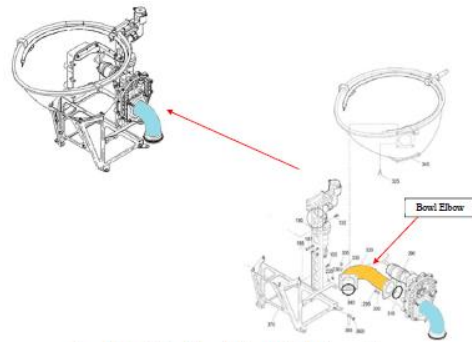

**Seginus Inc.** is pleased to introduce 14330-196EH **Bowl Elbow**

**FAA  
PMA**

OEM Part Numbers:  
14330-196

PMA Part Numbers:  
14330-196EH

Quantity Per Unit:  
One

Installation:  
**Zodiac 14330, 15800,  
38000, & 77000 Series  
Vacuum Toilet  
Assemblies**

CMM Reference:  
Various

The Bowl Elbow P/N 14330-196 is installed in Zodiac Water & Waste Aero System Assemblies, Series 14330, 15800, 38000, & 77000. The Vacuum Toilet is part of the aircraft sanitation system for in-flight and ground operations. These assemblies are installed in various Boeing, Airbus, and Embraer aircraft.

Seginus Inc has release the following FAA PMA replacement parts to aid in your cost reduction programs when maintaining your Vacuum Toilet Assemblies.

14330-196EH Bowl Elbow

For additional information contact our USA offices or your regional distributor.

Installation of Bowl Elbow in Vacuum Toilet Assembly

Part Number	Zodiac Series Vacuum Toilets	Zodiac CMM ATA	Aircraft Eligibility
14330-196	14330 Series	38-33-96	Boeing 777-200, -300
		38-34-20	Airbus A318, A319, A320, A321 Series
		38-34-30	
	38000 Series	38-38-10	Airbus A380 Series
	15800 Series	38-33-20	Boeing 737-600, -700, -800, -900 Series
			Boeing 737NG Series
			Boeing 747-400 Series
			Boeing 757-300 Series, Boeing 767 Series
	77000 Series	38-30-20	Boeing 777-200, -300 Series
			Embraer ERJ170, ERJ190
38-37-10			Boeing 787-800, -900