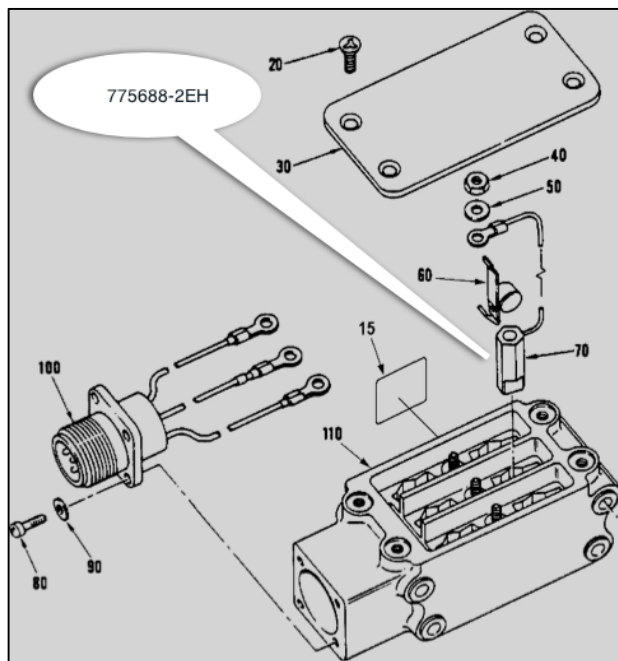

Scan for more
information or log on
www.seginusinc.com

114 Kirkland Circle
Suite B
Oswego, IL 60543

Tel: 630-800-2795
Fax: 630-800-2097

Also check out our
company page on
LinkedIn.