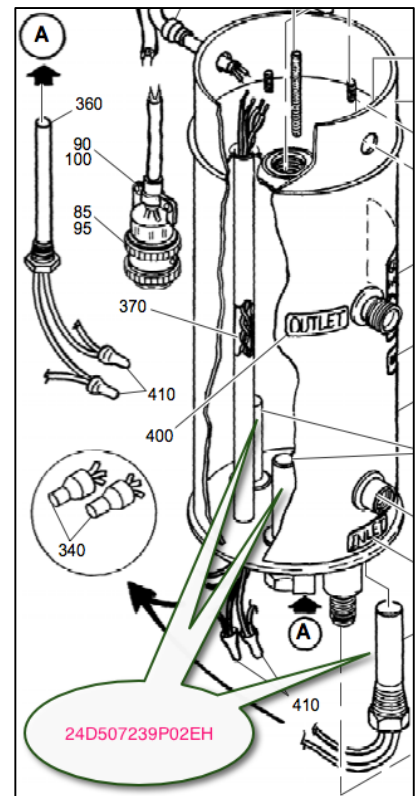

OEM Part Numbers:
24D507239P02

Airbus Model Eligibility:

PMA Part Numbers:
24D507239P02EH

A310
A320
A330
A340

Quantity Per Unit:
3

For more specific model eligibility details, please see the supplements section of our website. For sales information, please contact your regional distributor or our USA offices.

Installation:
Lavatory water heaters
24E507009G02
24E507009G03

CMM Reference:
Goodrich 38-12-16

Scan for more information or log on www.seginusinc.com

114 Kirkland Circle
Suite B
Oswego, IL 60543

Tel: 630-800-2795
Fax: 630-800-2097