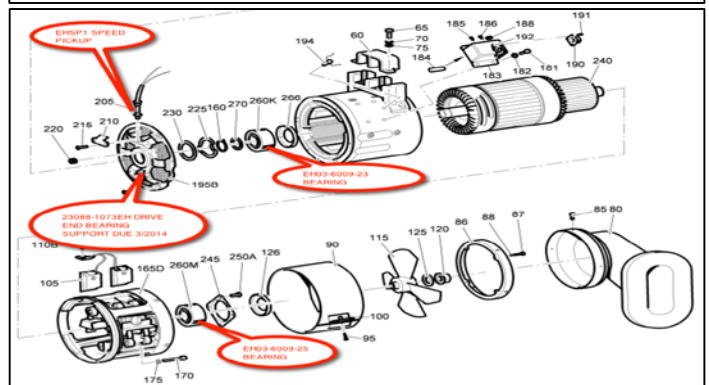

Seginus Inc. is pleased to introduce Dash 8 Starter Generator Parts

**FAA
PMA**

OEM Part Numbers:
See Diagram

PMA Part Numbers:
23088-1091EH
31708-1480EH

Installation:
DHC-8-100
DHC-8-200
DHC-8-300

CMM Reference:
24-30-20

Goodrich Starter Generator part number 23088 series is installed on various models of the Bombardier Dash 8 Series aircraft.

Seginus Inc. makes available various FAA PMA replacement parts to aid in your cost reduction programs when maintaining your Goodrich starter generators.